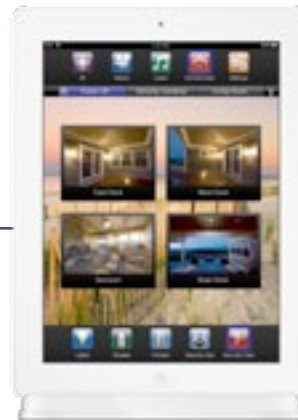

Smart Docks

Smart and Attractive - The perfect combination

savant

With Savant's sleek and flexible Smart Docks, the Apple iPad®, iPhone® and iPod touch® are transformed into cost effective fixed and wireless touch panels - delivering two-way control and navigation of your SmartSystem, and the ability to instantly share, access and stream your entire personal music or video collection throughout the house.

Control Docks

Convert the Apple® iPad® and iPod touch® into cost-effective in-wall and tabletop touch panels.

In-Wall Docking Stations for the iPad® and iPod touch®

These attractive wired and wireless Smart Docks consist of in-wall docking cradles and include low-profile magnetically attached bezels. The iPad® and iPod touch® are powered via these docks, and their touch screens are used for navigation and control of Savant's SmartSystems.

Smart Docks

Smart and Attractive - The Perfect Combination

Tabletop Docking Station for the iPad®

Comprised of an aesthetically pleasing cradle and power supply, charge your iPad® while simultaneously navigating Savant's TrueControl and Truelmage for wireless whole-house control and automation.

Media Docks

An entertaining link to Apple's® popular family of personal media players – convert any iPhone® or iPod® into an active media player within your Smart Home.

Savant's Media Docks are compatible with Apple's iPhone®, iPod nano®, iPod classic®, and iPod touch®